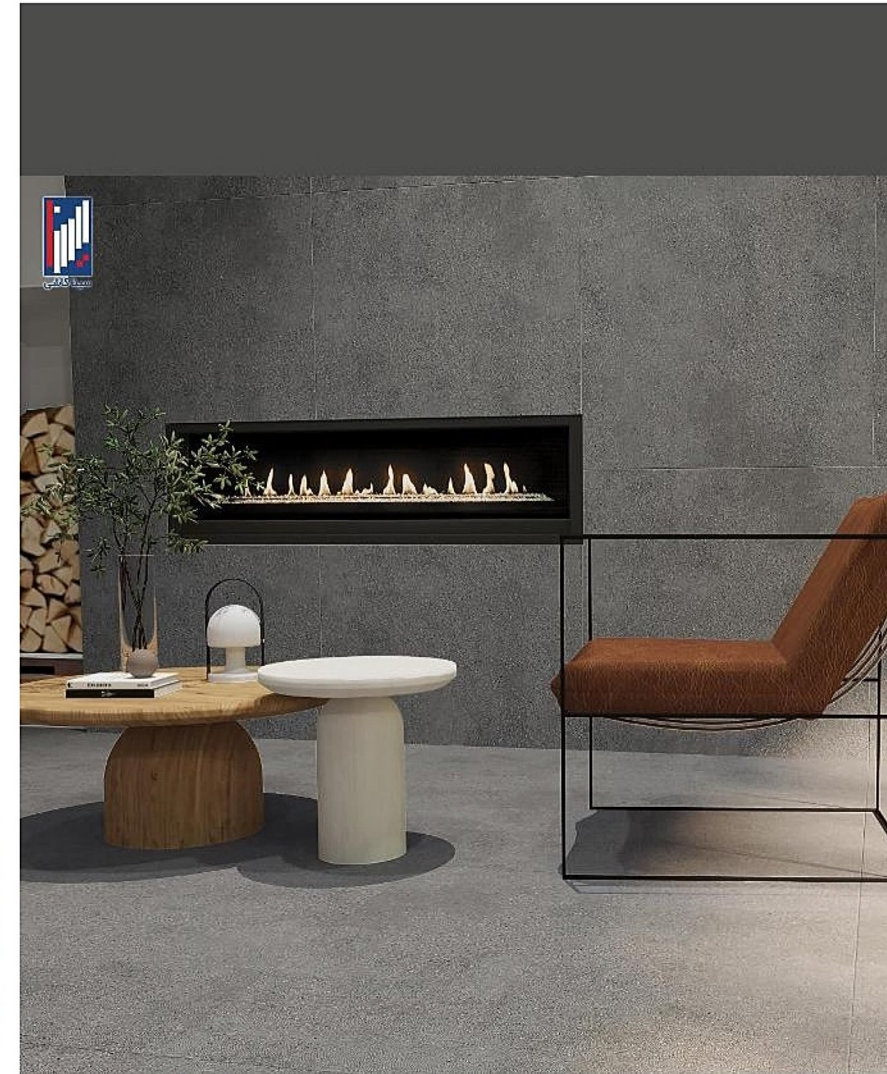

Light Gray

Dark Gray

Diano